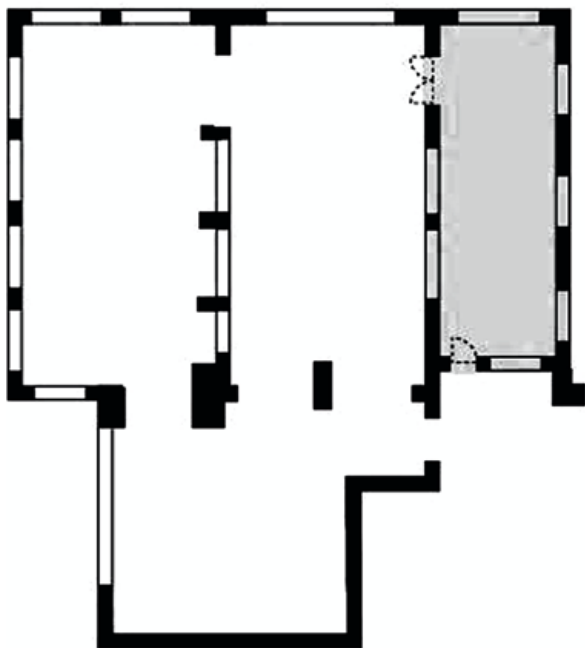

Sehr schöne, ganz in Arvenholz gehaltene Stube,  
mit direktem Zugang zur Sonnenterrasse.  
Kann mit der Poststube und der Hotellobby verbunden werden.

*Highly attractive parlour-type room with Swiss stone pine panelling  
and furnishings throughout. With direct access to the sun terrace.  
Connects to the Poststube and the hotel lobby.*

## ARVENSTUBE MOROSANI POSTHOTEL

48  
m<sup>2</sup>

up to 60  
attendees

Lobby  
level

### ROOM LAYOUT AND CAPACITIES

Theatre	50
Classroom	36
U-Shape/Block	30
Banquet	40
Cocktail	60
Size (m)	12 x 4 x 3.8
	L x W x H